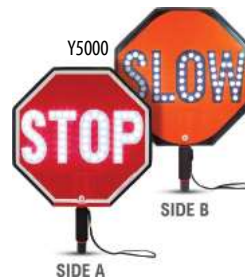

Y5000

SIDE B

SIDE A

Brimar Stop/Slow Sign

This 18" Engineering Grade Prismatic reflective STOP/ SLOW paddle features face that automatically lights up when the paddle is raised up into the air. Users can choose from either constant illumination or

flashing illumination. Rechargeable lithium-ion battery that can provide up to 12 hours of continuous flashing or up to 2 hours of steady lighting. Includes: wall charger and lithium-ion battery pack for powering the paddle.

Item #	Description	Price
Y5000	LED Stop/Slow Sign	$335.00
Y5006	Nylon Cover	$58.10