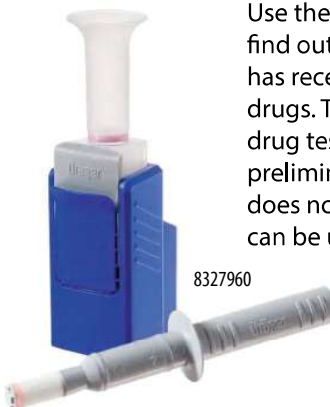

Dräger

DrugCheck 3000 On-The-Spot Drug Screening Device

8327960

Use the Dräger DrugCheck® 3000 to find out within minutes if a person has recently consumed certain drugs. This compact oral fluid-based drug test is for presumptive or preliminary screening. The device does not require electricity and can be used practically anywhere.

Item #	Description	Price
8327960	DrugCheck 3000	$820.00