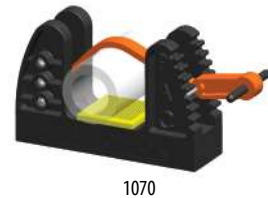

PAC

Tool Mounts JumboLok

A large positive locking bracket with three strap pivot positions providing an extensive grip range for a wide variety of tools and equipment. Grip range from 3/8" to 3 1/4".

Item #	Description	Price
1070	Jumbolok	$66.95